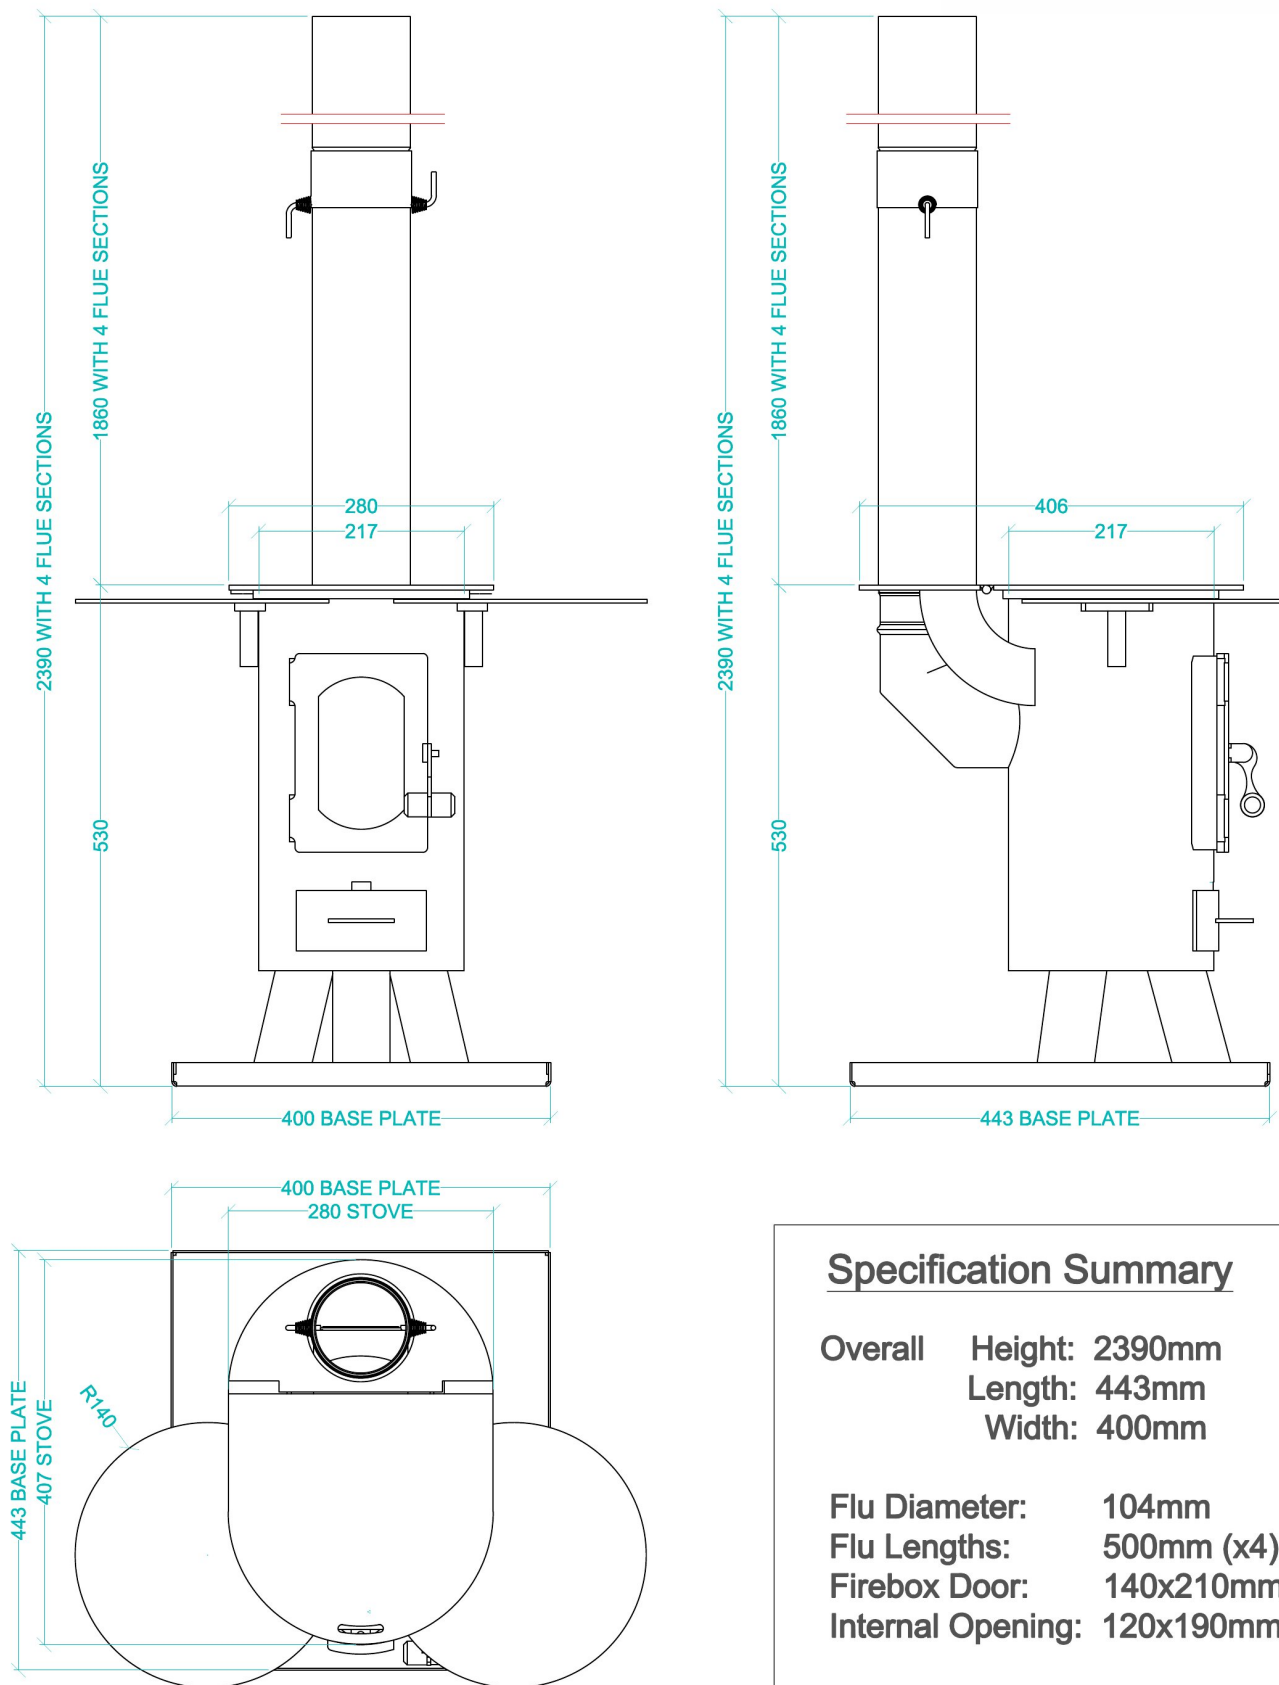

TRAVELLER STOVE

www.anevay.co.uk

ANEVAY
OUTDOOR TECHNOLOGY

Specification Summary

Overall Height: 2390mm
Length: 443mm
Width: 400mm

Flu Diameter: 104mm
Flu Lengths: 500mm (x4)
Firebox Door: 140x210mm
Internal Opening: 120x190mm